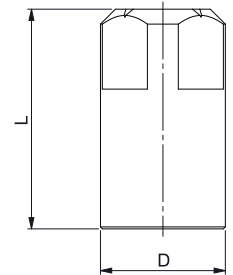

Caratteristiche

I tipi BB hanno la testina removibile.
I tipi B sono a corpo unico.
I tipi per grosse portate F-B3 (1) sono in AISI 316.

Characteristics

Types BB have removable caps.
Types B one piece made.
Large capacity types F-B3 (1) S.S. AISI 316 made.

Características

Tipo BB: cabeza intercambiable.
Tipo B: Boquilla de una sola pieza.
Las boquillas tipo F-B3 (1) de gran caudal son de inox 316.

Applicazioni

- Lavaggi.
- Raffreddamenti.
- Abbattimento schiume.
- Antincendio.
- Lavaggio aria e gas.
- Trattamenti chimici.

Applications

- Washing.
- Cooling.
- Foam dispersion.
- Fire protection.
- Air and gas washing.
- Chemical processes.

Aplicaciones

- Lavado.
- Enfriamiento.
- Aspersión de espumas.
- Protección contra incendios.
- Lavado de aire y gas.
- Tratamientos químicos.

Materiali

Ottone, Aisi303, Aisi316L, altri su richiesta.

Materials

Brass, SS303, SS316L, other on request.

Materiales

Latón, Aisi303, Aisi316L, otros bajo pedido.

Dimensions (mm) FB3 - FBB3

Connection	D	D(EX)	L	L1
1/8"	-	15,0	-	30,0
1/4"	-	17,0	-	35,0
3/8"	-	21,0	-	40,0
1/2"	-	25,0	-	48,0
1"	38,0	-	70,0	-

Dimensions (mm) FB3LG

Connection	D	D(EX)	L	L1
1"-1/4	53,0	-	84,0	-
1"-1/2	58,0	-	105,0	-
2	77,0	-	136,0	-
2"-1/2	86,0	-	170,0	-

Dimensions (mm) MB3 - MBB3

Connection	D	D(EX)	L	L1
1/8"	13,0	15,0	22,0	32,0
1/4"	14,0	17,0	23,0	37,0
3/8"	17,0	21,0	30,0	40,0
1/2"	21,0	25,0	33,0	48,0
3/4"	27,0	-	40,0	-

FB3