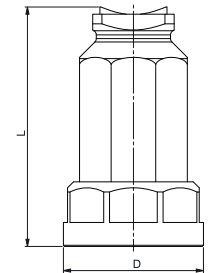

FB3 - FB3LG - FBB3 - MB3 - MBB3
CONO PIENO SEZIONE QUADRATA
NORMAL SQUARE FULL CONE
CONO LLENO ASPERSIÓN CUADRADA

Caratteristiche

I tipi BB hanno la testina removibile.
I tipi B sono a corpo unico.
I tipi per grosse portate F-B3 (1) sono in AISI 316.

Characteristics

Types BB have removable caps.
Types B one piece made.
Large capacity types F-B3 (1) S.S. AISI 316 made.

Características

Tipo BB: cabeza intercambiable.
Tipo B: Boquilla de una sola pieza.
Las boquillas tipo F-B3 (1) de gran caudal son de inox 316.

Applicazioni

- Lavaggi.
- Raffreddamenti.
- Abbattimento schiume.
- Antincendio.
- Lavaggio aria e gas.
- Trattamenti chimici.

Applications

- Washing.
- Cooling.
- Foam dispersion.
- Fire protection.
- Air and gas washing.
- Chemical processes.

Aplicaciones

- Lavado.
- Enfriamiento.
- Aspersión de espumas.
- Protección contra incendios.
- Lavado de aire y gas.
- Tratamientos químicos.

Materiali

Ottone, Aisi303, Aisi316L, altri su richiesta.

Materials

Brass, SS303, SS316L, other on request.

Materiales

Latón, Aisi303, Aisi316L, otros bajo pedido.

Dimensions (mm) FB3 - FBB3

Connection	D	D(EX)	L	L1
1/8"	-	15,0	-	30,0
1/4"	-	17,0	-	35,0
3/8"	-	21,0	-	40,0
1/2"	-	25,0	-	48,0
1"	38,0	-	70,0	-

Dimensions (mm) FB3LG

Connection	D	D(EX)	L	L1
1"-1/4	53,0	-	84,0	-
1"-1/2	58,0	-	105,0	-
2	77,0	-	136,0	-
2"-1/2	86,0	-	170,0	-

Dimensions (mm) MB3 - MBB3

Connection	D	D(EX)	L	L1
1/8"	13,0	15,0	22,0	32,0
1/4"	14,0	17,0	23,0	37,0
3/8"	17,0	21,0	30,0	40,0
1/2"	21,0	25,0	33,0	48,0
3/4"	27,0	-	40,0	-

FB3

FB3LG

FBB3

MB3

MBB3