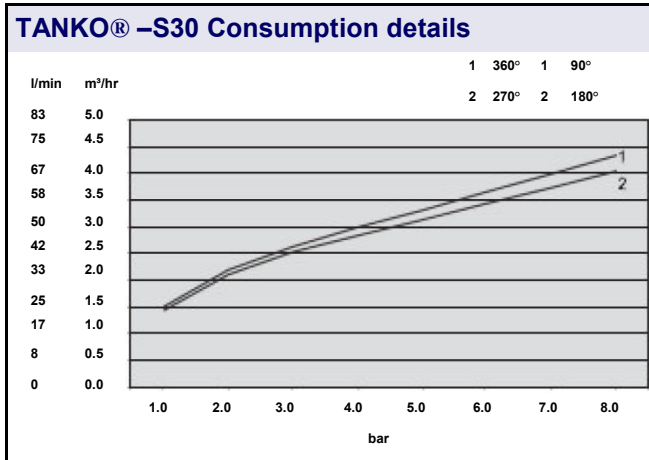

The S30's broader and accurate slits create consistent and large virtually round droplets. These droplets impacting on the vessel walls, combined with a smooth rotation speed (thanks to the action of the double race ball bearings) creates the high impact required.

Typical Applications

- ⇒ Small, medium vessels
- ⇒ Large casks / barrels
- ⇒ Ducting
- ⇒ Process tanks
- ⇒ Combination fitting for larger tanks / areas

TANKO® S30 Specification	
Type of cleaning	surge cleaning
Coverage	90°, 180°, 270°, 360°
Mode of drive	cleaning media driven
Drive support	double ball bearings
Installation Position	freely selectable
Max rec. cleaning diam.	0.5 - 2.0 mtrs
Operating pressure	1.0 - 9.0 bar
Thread	1/4" BSP, NPT, 3/8" BSP, NPT, NPS Clip-on : Weld-on
Max. working temp	230°C
Max. ambient temp	250°C