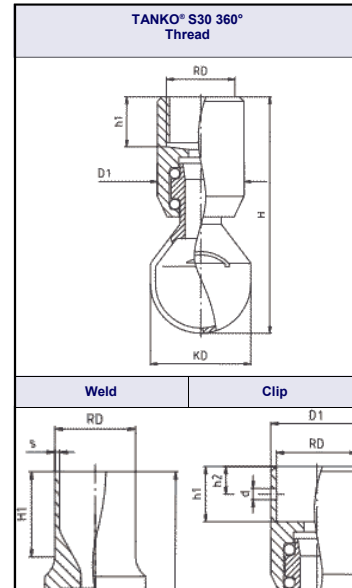

The S30's broader and accurate slits create consistent and large virtually round droplets. These droplets impacting on the vessel walls, combined with a smooth rotation speed (thanks to the action of the double race ball bearings) creates the high impact required.

Typical Applications

- ⇒ Small, medium vessels
- ⇒ Large casks / barrels
- ⇒ Ducting
- ⇒ Process tanks
- ⇒ Combination fitting for larger tanks / areas

TANKO® S30 Specification	
Type of cleaning	surge cleaning
Coverage	90°, 180°, 270°, 360°
Mode of drive	cleaning media driven
Drive support	double ball bearings
Installation Position	freely selectable
Max rec. cleaning diam.	0.5 - 2.0 mtrs
Operating pressure	1.0 - 9.0 bar
Thread	1/4" BSP, NPT, 3/8" BSP, NPT, NPS Clip-on : Weld-on
Max. working temp	230°C
Max. ambient temp	250°C

Connection	DN mm	RD ømm	S mm	KD ømm	H mm	h1 mm	h2 mm	d ømm
Clip on	15	19.3	~	28.0	60	10.5	5	2.2
Clip on	10	17.5	~	28.0	60	10.5	5	2.2
Clip on	15	21.3	~	28.0	60	10.5	5	2.2
Clip on	15	19.3	~	28.0	60	10.5	5	2.2
Clip on	15	18.3	~	28.0	60	10.5	5	2.2
Weld	15	19.0	1.5	28.0	83	26	~	~
Weld	10	17.2	1.6	28.0	83	26	~	~
Weld	15	21.3	1.6	28.0	83	26	~	~
Weld	15	19.05	1.65	28.0	83	26	~	~
Thread	8	G1/4"	~	28.0	60	10.5	~	~
Thread	10	G3/8"	~	28.0	60	10.5	~	~
Thread	8	1/4"	~	28.0	60	10.5	~	~
Thread	10	3/8"	~	28.0	60	10.5	~	~
Thread	10	3/8"	~	28.0	60	10.5	~	~