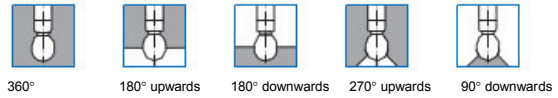

The S30's broader and accurate slits create consistent and large virtually round droplets. These droplets impacting on the vessel walls, combined with a smooth rotation speed (thanks to the action of the double race ball bearings) creates the high impact required.

Typical Applications

- ⇒ Small, medium vessels
- ⇒ Large casks / barrels
- ⇒ Ducting
- ⇒ Process tanks
- ⇒ Combination fitting for larger tanks / areas

TANKO® S30 Specification	
Type of cleaning	surge cleaning
Coverage	90°, 180°, 270°, 360°
Mode of drive	cleaning media driven
Drive support	double ball bearings
Installation Position	freely selectable
Max rec. cleaning diam.	0.5 - 2.0 mtrs
Operating pressure	1.0 - 9.0 bar
Thread	1/4" BSP, NPT, 3/8" BSP, NPT, NPS Clip-on : Weld-on
Max. working temp	230°C
Max. ambient temp	250°C